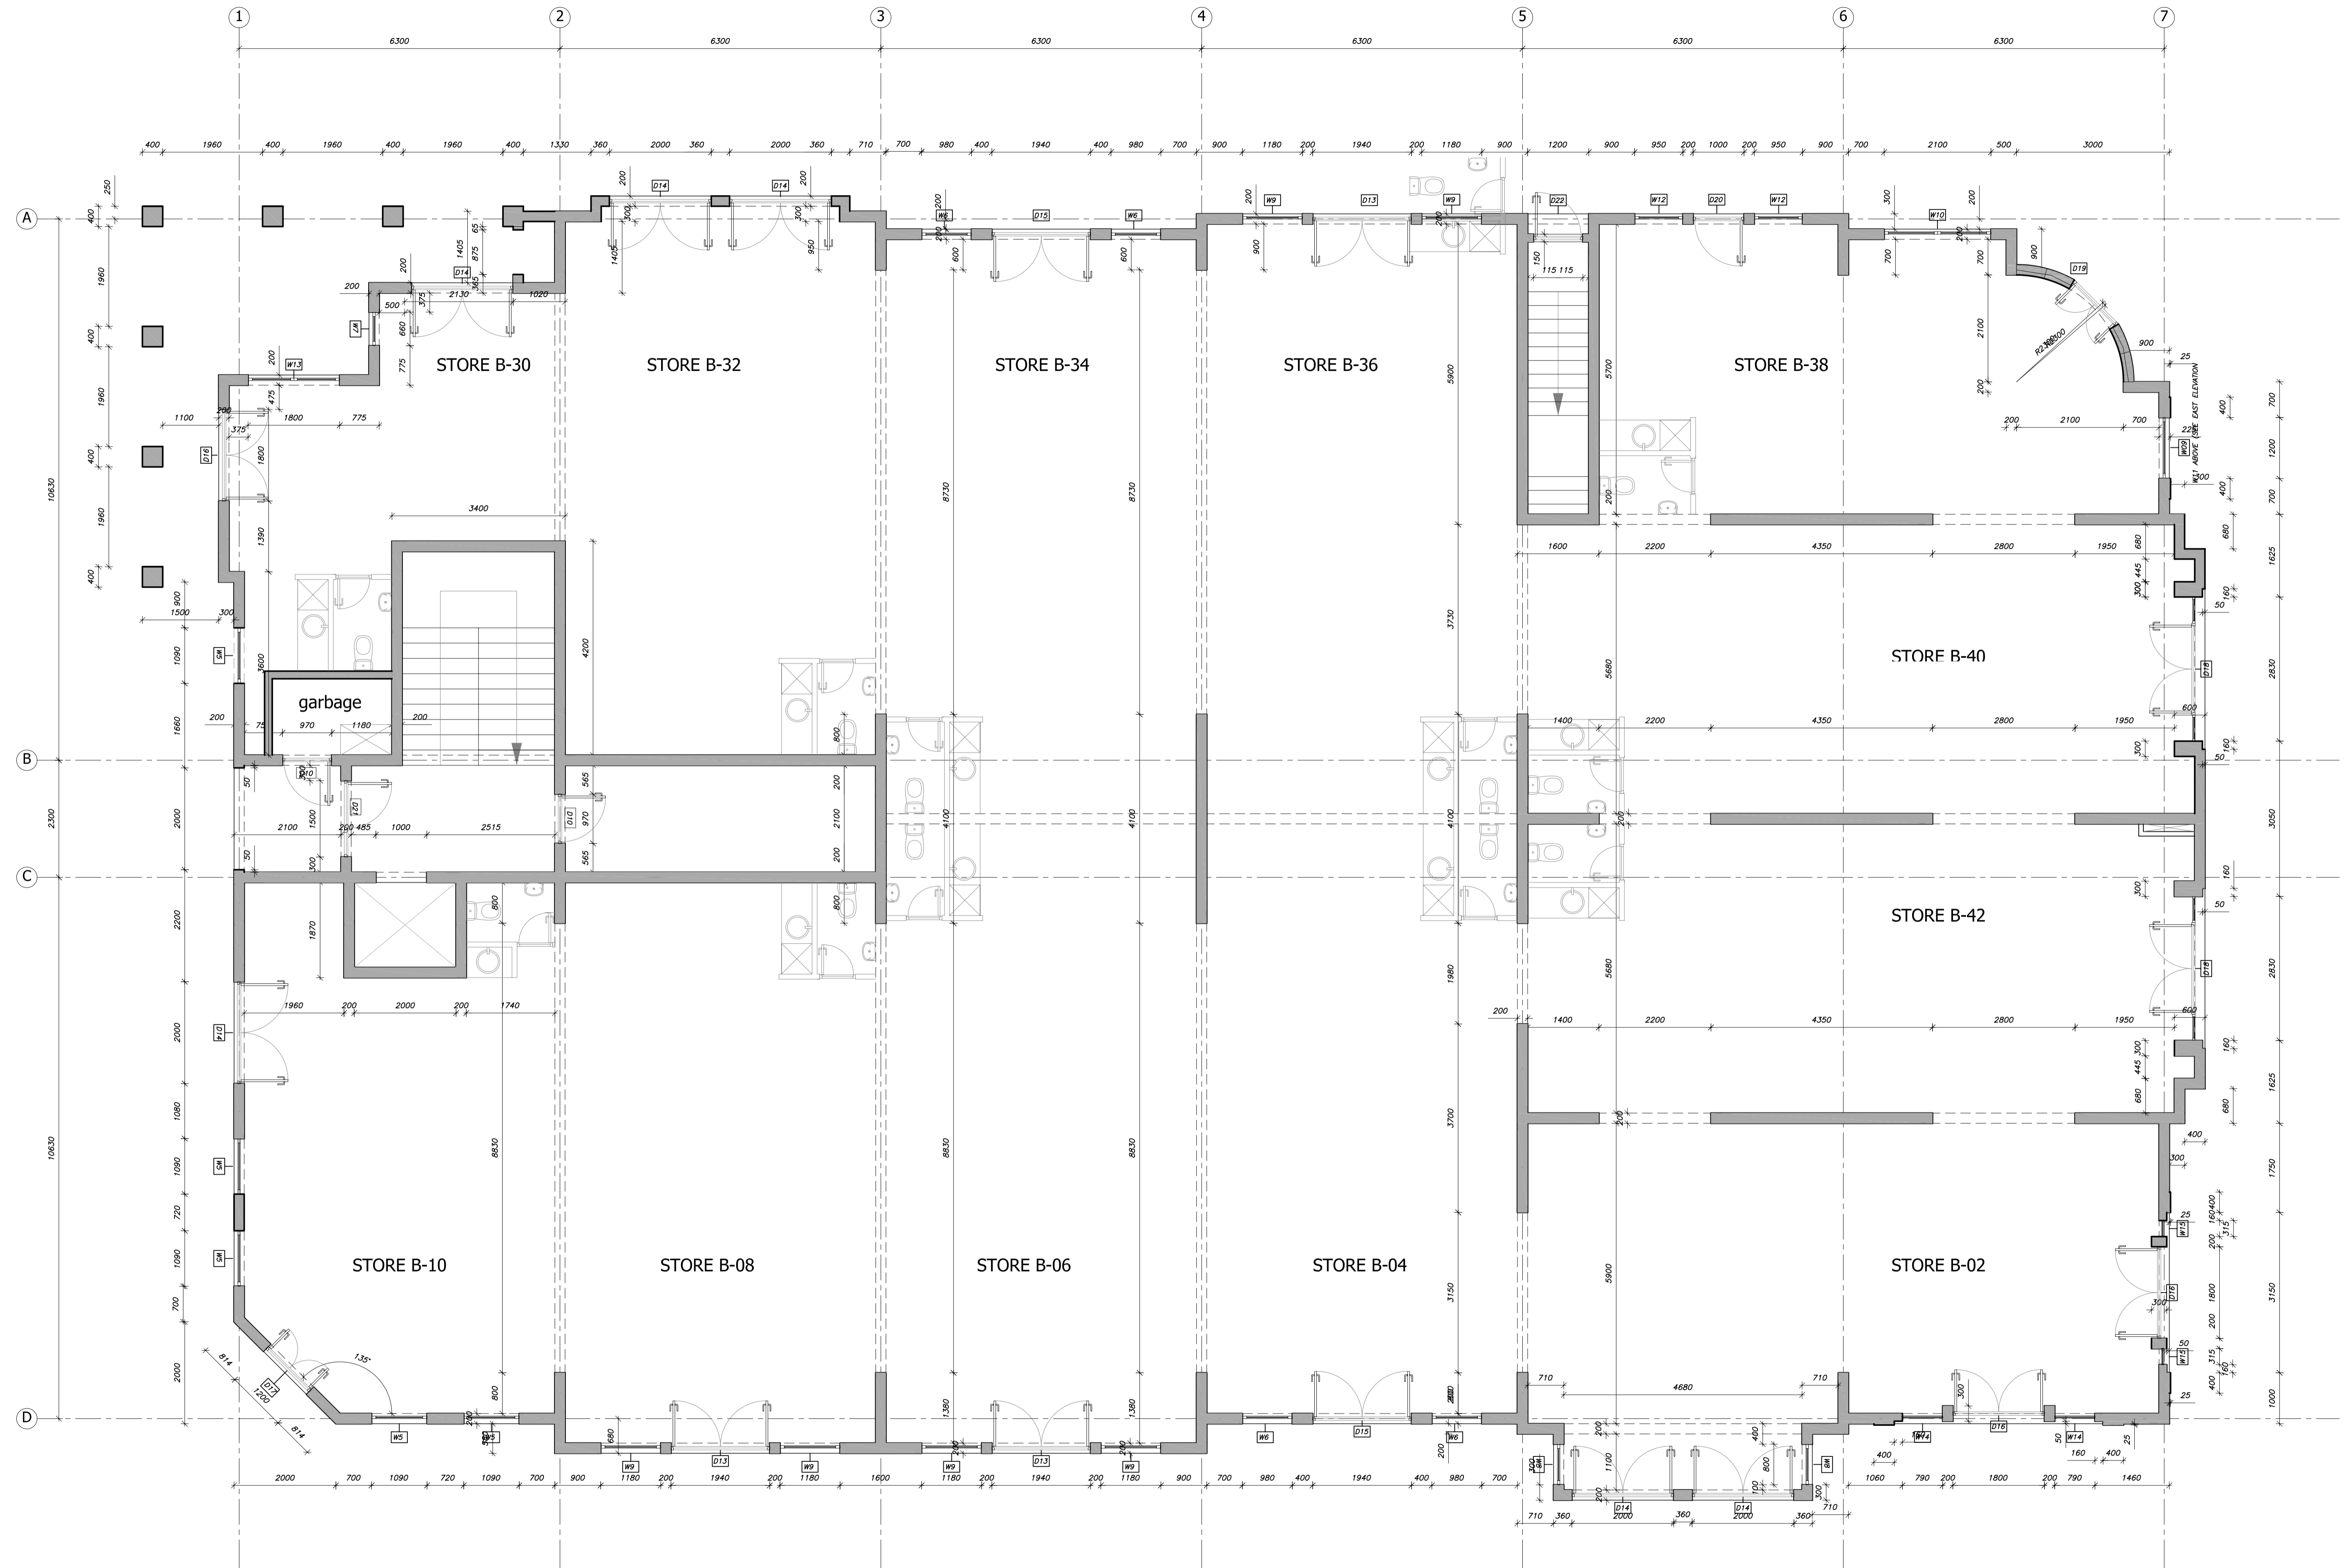

BUILDING A, MARINA VILLAGE
 PORT ZANTE, BASSETERRE, ST. KITTS

Subject: **ARCHITECTURAL LAY-OUT LEVEL 00**

BUILDING B, MARINA VILLAGE
 PORT ZANTE, BASSETERRE, ST. KITTS

Subject: **ARCHITECTURAL LAY-OUT LEVEL 00**